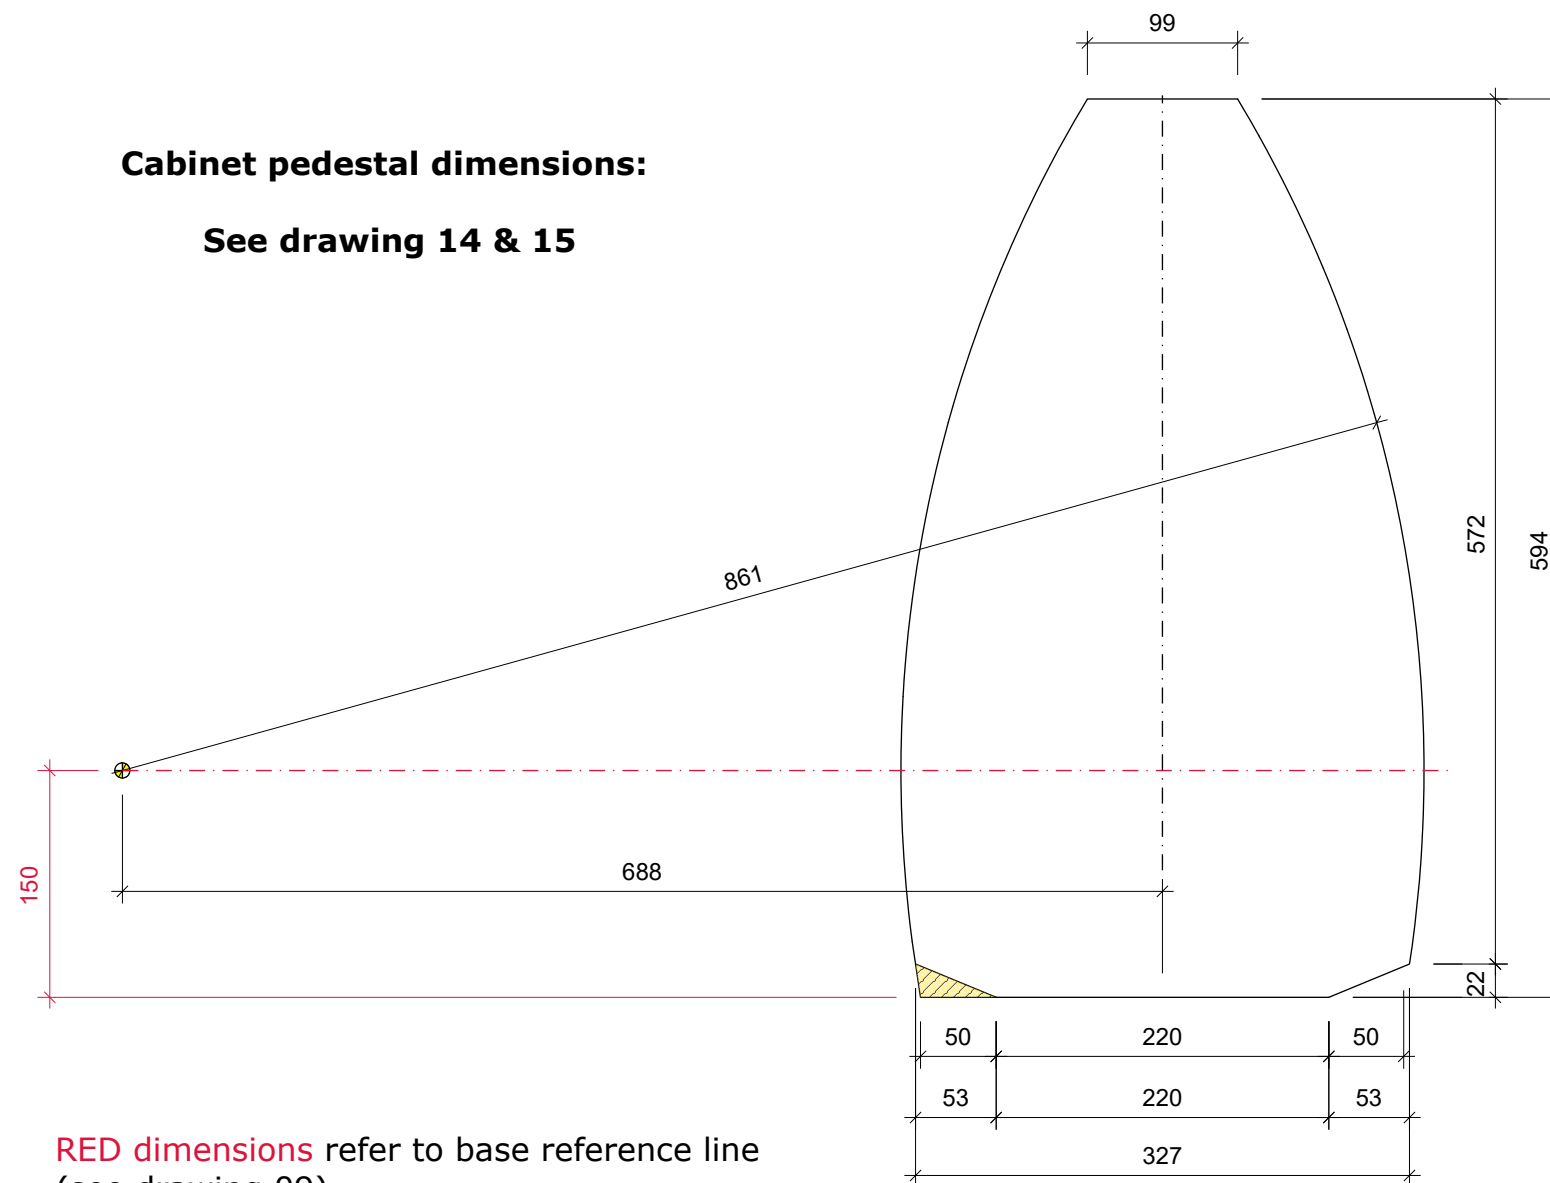

05

06

Cabinet pedestal
Cross over board

07

Cabinet pedestal
spacer

Assembled pedestal

**Cabinet pedestal dimensions:
See drawing 14 & 15**

RED dimensions refer to base reference line
(see drawing 09)