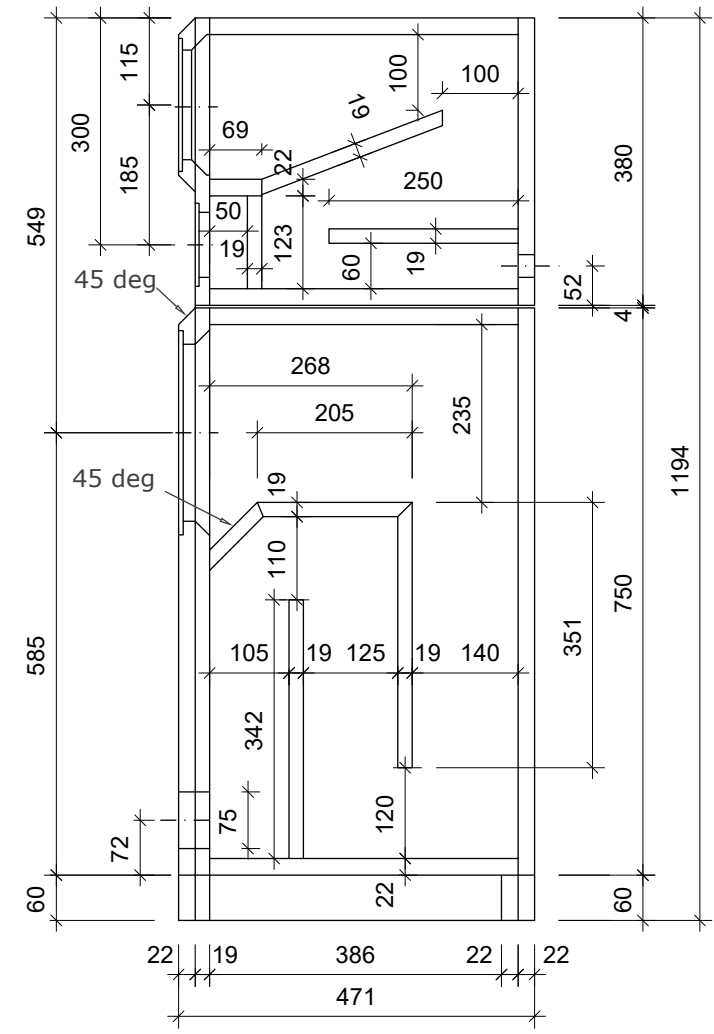

Cross section B - B

Cross section A - A

Mid section with double side panels

None of the constructions, illustrations or information presented here may be used for commercial purposes and cannot be licensed.

DRAWING MADE BY
Ronald van Haaften
DRAWING TITLE
Dimensions T. Gravesen design

Jenzen NEXT
By Troels Gravesen
SEAS CRESCENDO T29CF002 E0040
SEAS W18NX003 E0096-08
SEAS W26FX002 E0046

DATE
19-08-2023
VERSION
v001